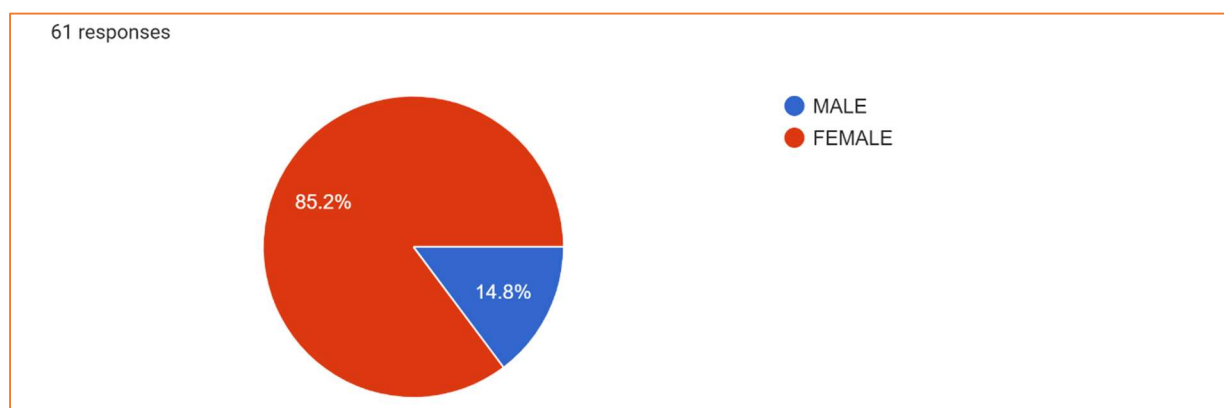

2. Pupil Teacher's Gender