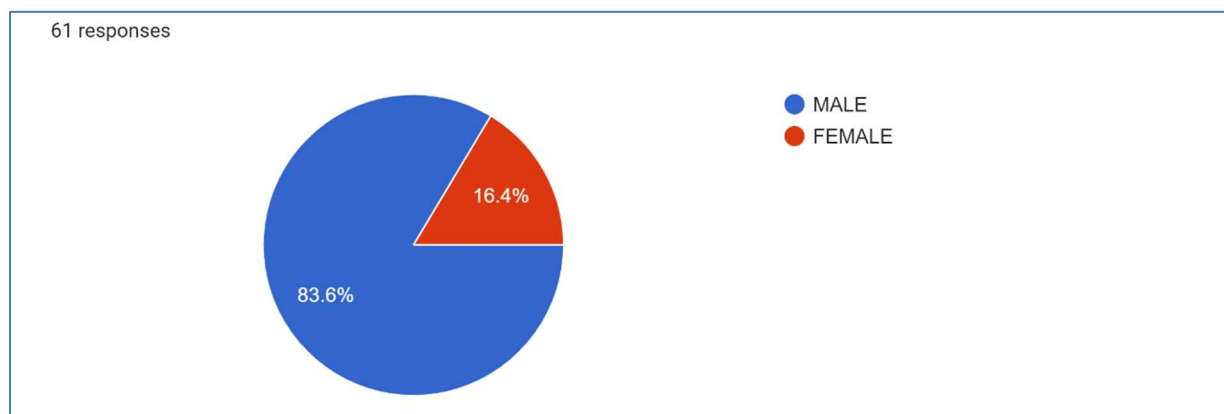

Report

Columbia College's IQAC cell takes feedback from various stakeholders. During the academic year 2021-22, feedback from all stakeholders was collected and analysed to assess the various academic and administrative facilities and quality status of the college. Various feedback forms prepared on various aspects of the curriculum, infrastructure, faculty and facilities provided elicit the views and opinions of these stakeholders which help in running and improving the curriculum and various activities of the institute.

1. Parent's Gender