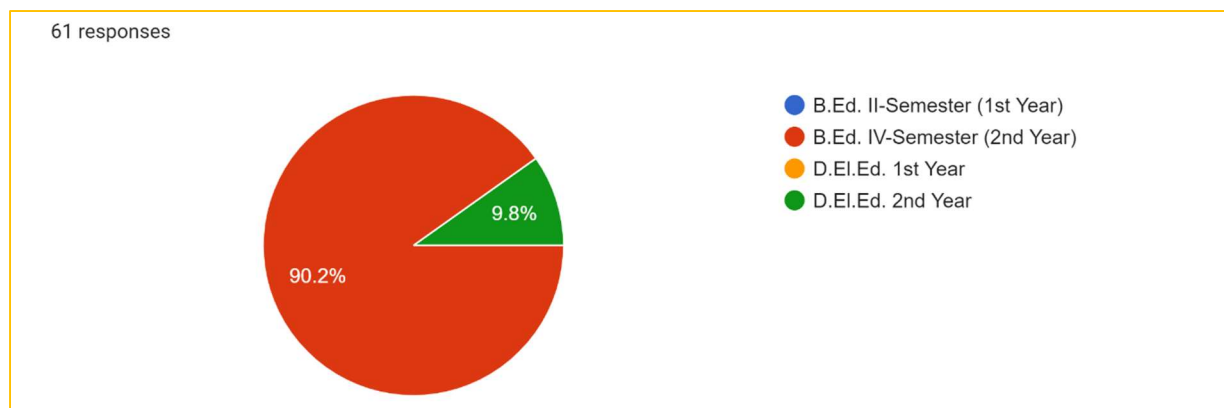

3. Pupil Teacher's Class