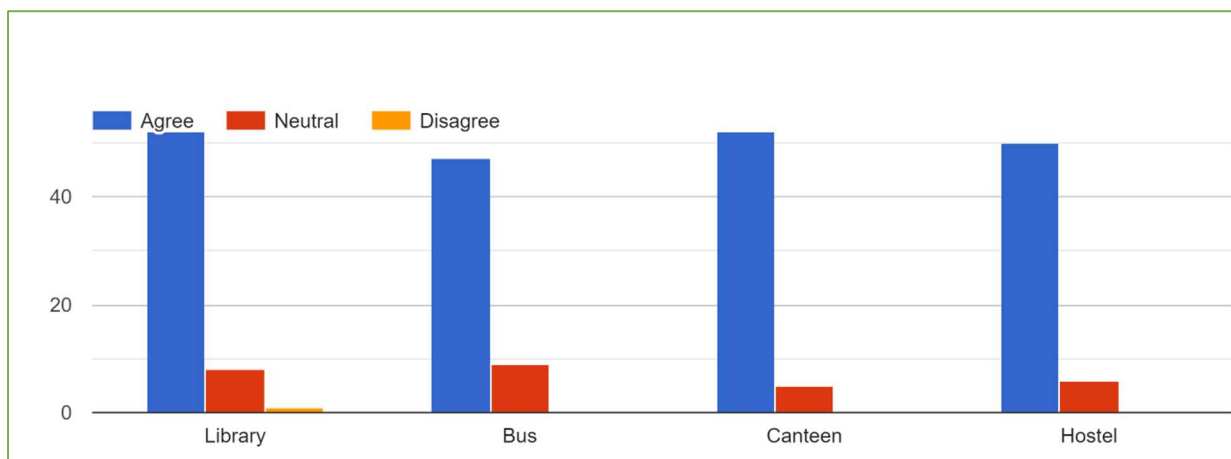

Email: registrar@citraipur.ac.in || **Website:** <https://cgiraipur.org/cce/>

Report

Columbia College's IQAC cell takes feedback from various stakeholders. During the academic year 2021-22, feedback from all stakeholders was collected and analysed to assess the various academic and administrative facilities and quality status of the college. Various feedback forms prepared on various aspects of the curriculum, infrastructure, faculty and facilities provided elicit the views and opinions of these stakeholders which help in running and improving the curriculum and various activities of the institute.

1. Parent's Gender

2. Pupil Teacher's Gender

3. Pupil Teacher's Class

4. B.Ed./D.El.Ed. Batch

5. It is a matter of pride for you that your ward studies in this college.

6. The atmosphere in the college is conducive for learning.

7. Variety of co-curricular activities arranged in the college.

8. Library, Bus, Canteen, Boys and Girls hostel availability and facilities are satisfactory.

9. The college administration is cooperative.