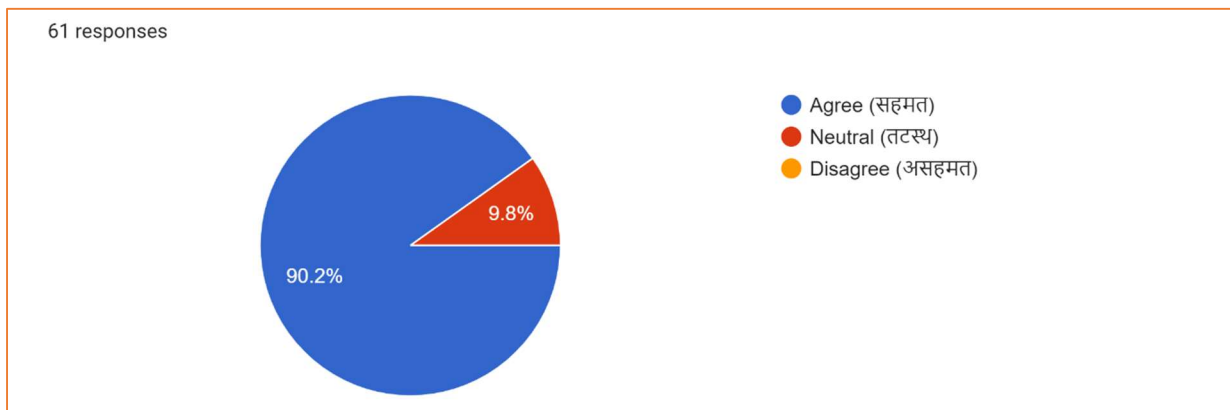

Email: registrar@citraipur.ac.in || **Website:** <https://cgiraipur.org/cce/>

Report

Columbia College's IQAC cell takes feedback from various stakeholders. During the academic year 2021-22, feedback from all stakeholders was collected and analysed to assess the various academic and administrative facilities and quality status of the college. Various feedback forms prepared on various aspects of the curriculum, infrastructure, faculty and facilities provided elicit the views and opinions of these stakeholders which help in running and improving the curriculum and various activities of the institute.

1. Parent's Gender

2. Pupil Teacher's Gender

3. Pupil Teacher's Class

4. B.Ed./D.El.Ed. Batch

5. It is a matter of pride for you that your ward studies in this college.

6. The atmosphere in the college is conducive for learning.